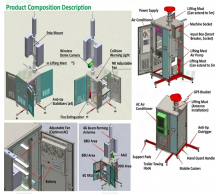

## FTTH Light Distribution Box 48 Cores

Wholesale fiber optic distribution boxes (FDB/NAP Box) for FTTH deployments. Support 2-48 cores, pre-connected options, and IP65/67 waterproofing. ISO certified factory direct supply. Request our 2026 ...

The 48 Core fiber distribution box features a two-panel flip-up design, providing a separate working area for effortless management by the installer. This distribution box has a maximum capacity of 48 cores, ...

48 ports Distribution Box is designed for FTTH application, apply for common cable connecting with drop cable/pigtail and optical splitter.

FDB-48 Series 48 ports Fiber Distribution Box, also called Splitter Distribution Box or Fiber Terminal Box, can be used in FTTH projects and is suitable for corridor, basement, room, and building's outer ...

The FTTH 48 Core Fiber Access Terminal Box is a new-gen product for FTTH. Light and compact, it's ideal for connecting and protecting FTTH fiber cables. The FDB-48 Series 48-port Fiber Distribution ...