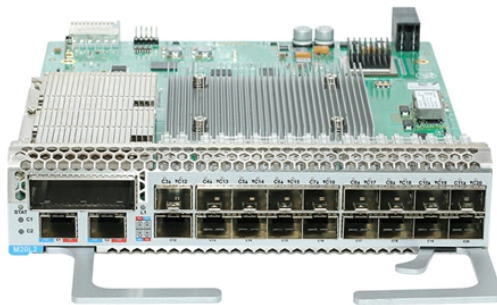

Eye grapher dynamic range 35dB RoHS

Eye grapher dynamic range 35dB RoHS

Optical glass catalog downloads containing the numerical data for all OHARA products.

EyeCharts is the first Visual Acuity Screen to include Educational Surgery Simulators. Simplify: Make your Visual Acuity system faster and better. * About the support and warranty. If you ever need to ...

It has a dynamic range of up to 35dB; beyond this, it can not control. The regulation output power range is preset according to customer specs and the setting can be changed manually via a pot. The ...