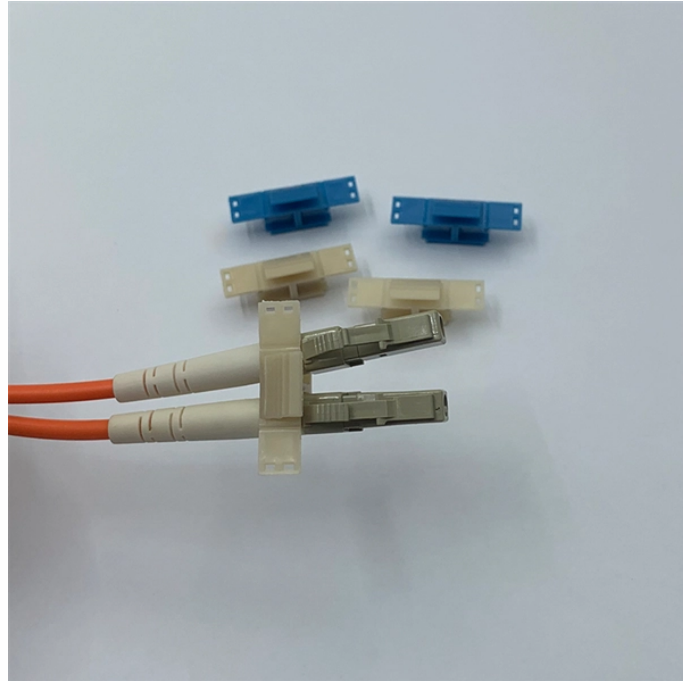

Extreme Transmission Optical Cable