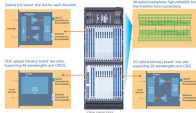

Get the best deals on Power Distribution Box In Electrical Boxes & Enclosures when you shop the largest online selection at eBay . Free shipping on many items | Browse your favorite brands | ...