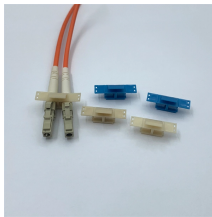

External temporary distribution box

External temporary distribution box

Choose from our selection of temporary power distribution boxes in a wide range of styles and sizes. Same and Next Day Delivery.

Temporary power distribution boxes provide safe jobsite power. Order now for organized outlets, breakers, and dependable temporary electrical access.

Power Tech® boxes are used for all types of general construction, roofing, rentals, tradeshow, entertainment events, and wherever portable power is needed. We use heavy duty impact resistant ...

Get the power you need with Southwire's high-quality temporary power distribution boxes.

It's designed to connect to a variety of power sources, including generators, utility power drops, and range or dryer outlets (using appropriate adapters). The inlet feeds two single-pole 20 Amp circuit ...