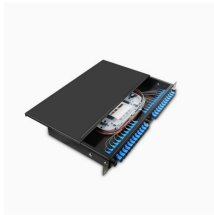

We operate a massive Stocking Program with over 400,000 patch cords, the BIGGEST ANYWHERE IN THE WORLD for same-day shipping and custom and large orders up to 50,000 assemblies typically ...