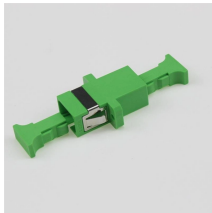

A large explosion at Chalmette Refining near New Orleans prompted emergency response. It is unclear if there were any injuries or fatalities reported.

Pepperl+Fuchs provides a specialized portfolio of Ex d (flameproof) and Ex tb (dust protection by enclosure) certified terminal boxes and junction boxes engineered for reliable use in explosion ...