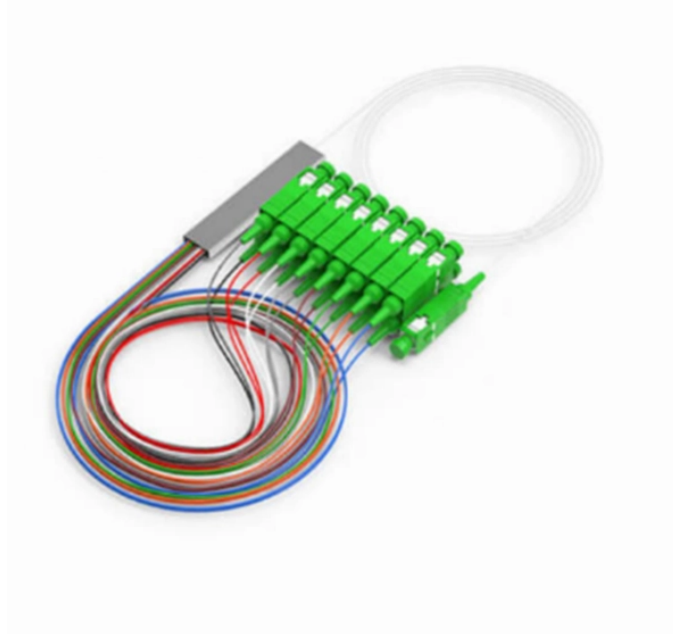

Explosion-proof distribution box 35KV

Explosion-proof distribution box 35KV

When an accident occurs in the middle of the cable, the high-pressure airflow, flame and debris generated by the explosion can be limited to the explosion-proof box, which avoids the expansion of ...

XP Pilot Device Series Explosion-Proof Pilot Devices and Mini Operators Explosion-Proof Fittings AXC Series - Conduit Outlet Boxes GR Series - Conduit Outlet Bodies EYS Series - Sealing Fittings TU ...

The 35kV middle joint explosion-proof box is designed to provide safety protection for power cable middle joints using high-strength materials.

Durable Hexlon Explosion Proof Distribution Boxes and Electrical Enclosures, IECEx and ATEX certified for Zone 1 and Zone 2.

Introducing the 35kV Cable Joint Aluminum Magnesium Alloy Explosion-Proof Box, designed for extreme conditions. It offers superior corrosion resistance and robust protection, making it perfect for ...