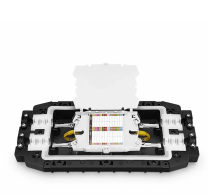

## Explosion-proof box explosion-proof distribution box switch

Contact our experts or request a quote today.  
Main switch:Maximum current is 180A. Branch circuit:Maximum current is 100A.

Explosion Proof Switch w/ Potentiometer - 24V DC, C1D1, C2D1 - 1-10K Ohms - Rotary Dial - Double Gang Box \$2144.88

Explosion-proof Power Distribution Panel MAMX-02 and MAMX-03 \* In-built circuit breaker, AC Contactor, Thermorelay, PLC, Transducer, Soft starter and other components, The panel can install ...

Constructed from corrosion-resistant, copper-free aluminum, the GUB series terminal boxes and junction boxes are available in a variety of sizes and configurations to suit different installation needs.