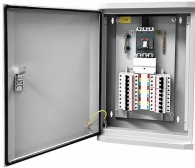

Ev4008hkvm Switcher

Ev4008hkvM Switcher

HDBaseT 8x8 Matrix Selector Switch (230ft/70m)
Part # EVMX4008 Allows up to 8 HDMI sources to be distributed simultaneously to up to 8 displays 8 additional HDMI outputs for flexibility or mirroring ...

User Manual for the Vanco Evolution EVMX4008 HDBaseT 8x8 Matrix Selector Switch. Learn about its features, operating instructions, and troubleshooting tips.

Vanco Evolution HDMI Switchers ABOUT WALLCO About Us Terms & Conditions Privacy CUSTOMER CARE Contact Us My Account Return Policy HELPFUL LINKS FAQs Track My Order ...

4K HDBaseT 8x8 Matrix Selector Switch that accommodates 8 HDMI inputs- 8 HDBaseT outputs with 4 mirrored HDMI outputs- and 8-analog audio outputs- with IR RS232 zone as well as IR- RS232 and ...

Use the selector menu on the left to quickly narrow down and compare your KVM switch or rackmount monitor choices based on specific parameters you provide. Simply place a check by the applicable ...