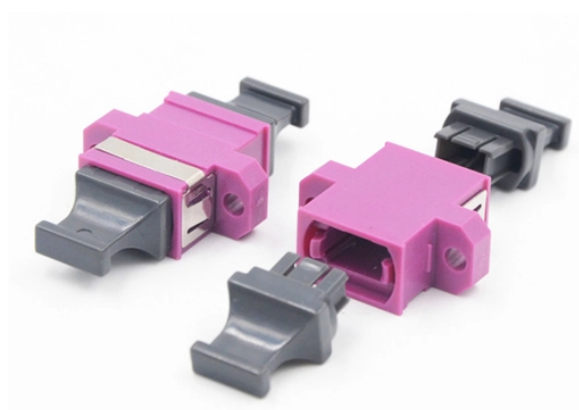

European horizontal cable trays

European horizontal cable trays

These products are designed to carry heavier cable loads compared to the standard perforated cable trays. This product group offers easiness in vertical applications.

Cable trays for industrial and marine use. Includes distribution trays, cable routes and NATO-type models. Request a quote directly via our webshop.

With our cable trays with integrated ends, Trayco® is constantly looking for solutions that increase our customers' competitiveness due to their capacity, light weight (L) or ease of assembly.

DKC is a European leader, and offers a comprehensive range of cable tray systems and energy protection, transport and distribution solutions for civil and industrial infrastructures.

Four different mesh cable tray types are available, depending on the requirements, area of application and cable quantity. The innovative Magic connection system of the GRM and G-GRM mesh cable ...

Eurotray Product Group Cable Trays These are cable support systems composed of cable trays, mounting systems, direction changing >>

The cable trays from SILTEC are made of first-class stainless steel that prevents corrosion and ensures a good level of resistance. This new Siltec product is a horizontal cable tray which has been ...