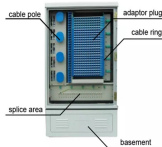

European horizontal cable trays

European horizontal cable trays

These products are designed to carry heavier cable loads compared to the standard perforated cable trays. This product group offers easiness in vertical applications.

DKC is a European leader, and offers a comprehensive range of cable tray systems and energy protection, transport and distribution solutions for civil and industrial infrastructures.

Four different mesh cable tray types are available, depending on the requirements, area of application and cable quantity. The innovative Magic connection system of the GRM and G-GRM mesh cable ...

Cable Trays Cable tray is a system used to safely carry and protect electrical cables along pathways planned specifically for building and facility installations.

Contact Us

For more information, pricing, or custom network solutions, please contact us: