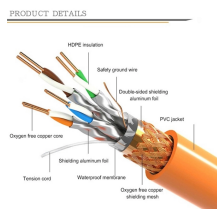

Highly compact, optical networking solution for data center interconnect (DCI) to enable power-efficient, high-bandwidth, low-latency and highly secure data transmission.