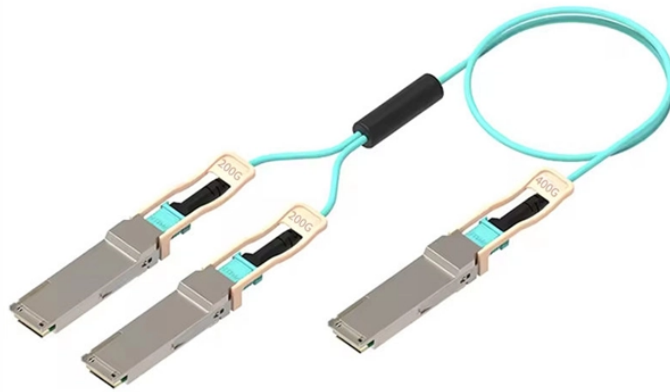

European Intelligent Optical Cable Junction Box Manufacturer

Overview

Designed and manufactured by CMP Europe, our junction boxes ensure reliable control and durability for cathodic protection systems in demanding European environments. CAHORS offers complete solutions for FTTH distribution in residential. Spelsberg is a leading manufacturer in the electrical industry, especially serving in the electrical installation and enclosure technology sectors. We offer bespoke, custom-made terminal boxes and terminal box combinations, as well as standard products with short delivery times. With over 50 years of industry experience, we are committed to offering durable, CE.

Our junction boxes are easy for installation and have high protection. They are designed for quick and convenient wiring and are suitable for all applications - residential, commercial and industrial. They ...

Designed and manufactured by CMP Europe, our junction boxes ensure reliable control and durability for cathodic protection systems in demanding European environments.

Highly compact, optical networking solution for data center interconnect (DCI) to enable power-efficient, high-bandwidth, low-latency and highly secure data transmission.

From high voltage solutions, junction boxes and control stations in hazardous areas through to the very latest in world quality heating and smart marine lighting solutions.

The FIMP XL from Eks Fiber Optic System is designed for splicing and contains a splice tray, couplings, pigtails, and a cable gland. The front panel and the splice cassette are removable for splicing.