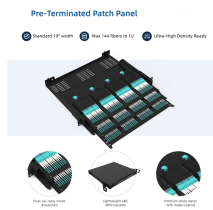

High-quality power distribution equipment from Power Temp Systems, meeting your unique industrial needs with innovative, custom-built solutions. Hear directly from our satisfied clients. Discover how ...