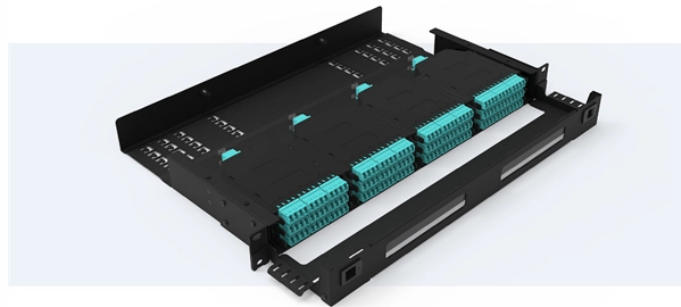

Ethiopia Network Patch Panel 12 Core

Pre-Terminated Patch Panel

Standard 19" width

Max 144 fibers in 1U

MPO/Fusion Dual-Purpose

Removable Cable Management Tray

Transparent Front Cover

High-Quality Matte Coated Steel

Ethiopia Network Patch Panel 12 Core

12-Port LC Fiber Patch Panel - Brand: CISCO,
Condition: New, Price: 18,000.00 ETB | Engocha

This patch panel is ideal for use with Cat6A shielded cabling, which is specifically designed to eliminate EMI and crosstalk, ensuring peak performance and data integrity.

Easy to Install: Install this 12-port keystone patch panel effortlessly in universal 10" racks, cabinets, or wall mount brackets. It can be used in business, office and home.

Showing all 10 results Quick View

ICC CAT6 Patch Panel, UL Listed & PoE++ Rated Gigabit Applications, Wall Mount 12 Port Network Patch Panel with Rear 110 IDC Terminal Blocks and 89D Wall Mount Bracket, Black

Get Network Access Points in Ethiopia from Kenera. Reliable wireless connectivity solutions for enterprises, schools, and institutions needing secure networks.