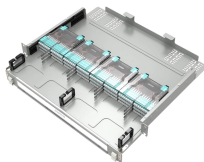

Find trusted explosion proof power distribution device exporters with ATEX, IECEX, and IP66 certifications. Get custom solutions for hazardous areas. Click to explore verified suppliers and ...

Atex control stations, explosion protected control units and distribution boxes made stainless steel maritime grade AISI 316L or AISI 304L. Atex Delvalle provides a custom build facility for Hazardous ...

BARTEC offers one of the most extensive ranges of explosion-proof and substance-resistant components, devices, and systems for controlling, switching, and connecting for hazardous areas ...

We provide an extensive range of type-tested distribution boards for low-voltage (LV) electrical systems that are suitable for residential, commercial, and industrial properties.

Equipped with specialized hinge structure, which can prevent the flameproof joints from damage when opening and closing the panels, and greatly prolong the service life of box. The boxes can be ...

They are particularly suitable for applications under extreme environmental conditions, and they provide reliable protection under heavy loads. The housings are made from 1.4301 (V2 A) or 1.4404 stainless ...