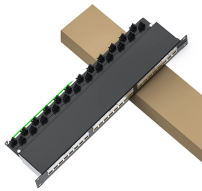

The Explosion Proof Distribution Box Manufacturer And Supplier MINMILE Delivers Stable Electrical Protection Equipment Built For Demanding Operating Conditions

The explosion-proof distribution box safely delivers power in hazardous zones (oil, gas, chemical plants) with rugged, spark-resistant casing—ATEX/IECEX, IP66 certified for reliable operation in explosive ...

Safely conduct, connect and distribute energy in hazardous areas with R. STAHL's terminal boxes. We offer bespoke, custom-made terminal boxes and terminal box combinations, as well as standard ...

We supply certified explosion proof distribution box & Atex Transformer -Appleton, ATKON, CZ, CEAG, brands for safe and reliable industrial use.