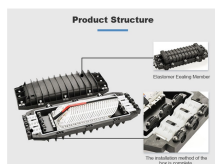

Trays shall be stored on flat surfaces with adequate support, off the ground, in a dry, shaded area. Accessories shall be stored in labeled containers or shelves for easy identification and access. ...