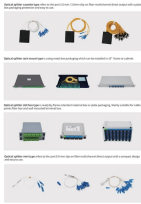

## Equipment Types in Distribution Boxes

## Equipment Types in Distribution Boxes

Understand distribution boxes (DB boxes) in 5 minutes. Learn about types, components, functions, and uses. Find the perfect DB box for your needs.

In this guide, we'll break down the 12 main types of distribution boxes in a way that's easy to understand. We'll chat about what each one does, where it shines, and then dive into how to choose the perfect ...

This ultimate guide explains what a distribution box does, its internal components, common types, real-world applications, and how to select the right DB Box for your project.

This guide explores control panels, electrical boxes, breaker panels, bus bars, junction boxes, and custom enclosures to help you understand their sizes, types, and common applications.

A commonly used distribution box contains doorbells, earth leakage devices, timers, or contact breakers. However, the distribution boxes have several sizes and designs suitable for ...

The correct choice and installation of distribution boxes are crucial for electrical safety, efficiency, and reliability. This guide provides an exhaustive overview of the different types of distribution boxes, ...