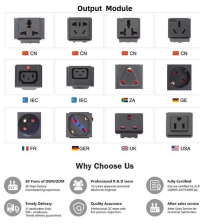

Energy-efficient PoE switch

Energy-efficient PoE switch

Manage PoE prioritization, PoE power limit per port, PoE scheduling and more for advanced control over all PoE-powered devices. 15 ports provide Gigabit Ethernet connectivity to your devices and 1 SFP ...