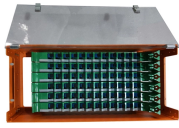

END definition: the last part or extremity, lengthwise, of anything that is longer than it is wide or broad. See examples of end used in a sentence.