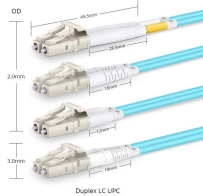

I have been unable to figure out how to do a video seek (automatically advance to a certain point in the video) in the Netflix video player running in Chrome. The currentTime property can be read b...

In the app I am working on I want to support Netflix streaming. I intend on doing this by simply starting Netflix and passing a specific URI so it plays a specific video when started. Simple ...