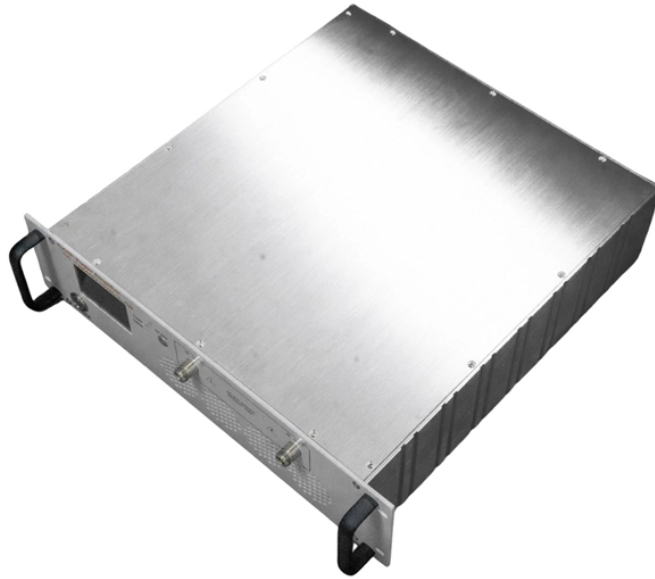

## Electrical distribution box rust

## Electrical distribution box rust

Imagine a residential building where a rusted distribution box causes a power outage during peak summer—tenants swelter in the heat, appliances malfunction, and the developer faces ...

Introducing our IP67-rated Steel Electrical Distribution Box - a robust, lockable junction box crafted from corrosion-resistant carbon steel to withstand rain, dust, UV, and harsh outdoor elements.

Rand PV specializes in rust resistant electrical distribution NEMA 4X distribution boxes. Combiner boxes save labor and material costs through wire reductions while enhancing overcurrent and overvoltage ...