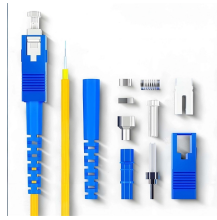

Electrical distribution box rack

Lex Products offers a full range of portable power distribution units including boxes, boards and panels, specifically engineered for indoor and outdoor use.

It's not only important to have reliable power, but safeguarding your power distribution with quality environmental enclosures is critical to keep your processes running effectively.