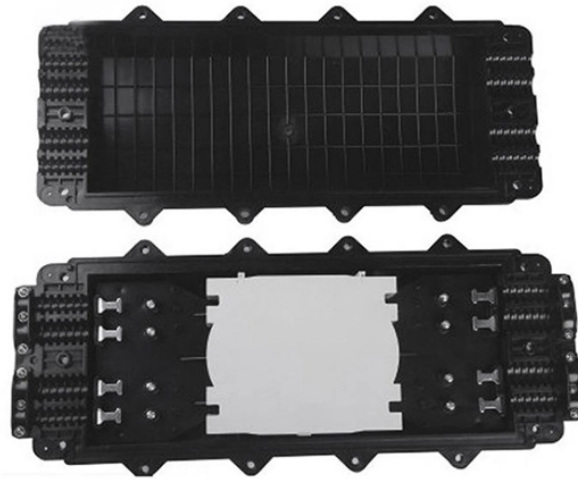

Electrical diagram of cable trays in factory building

Electrical diagram of cable trays in factory building

These designs provide a detailed representation of the cable tray system, including dimensions, materials, and configurations. They serve as a blueprint for engineers and electricians, ...

Cable tray is considered to be a system. It must provide continuous support for cables, and the electrical continuity of the cable tray system must be maintained.

Download Snake Tray drawings detailing our innovative cable trays, cable management, and power distribution solutions. We sweat the details!

Discover expert tips for Electrical Draftsmen to design effective cable tray layouts in industrial facilities.

Explore the essentials of cable tray layout and section design in electrical systems, ensuring optimal cable management and support.

Hubbell's NEXTFRAME® Ladder Tray is the effective and widely used cable runway that supports and delivers bundles of cable between cabinets, racks, and closets, along walls, and suspended from ...

These DWG files provide a full range of electrical system installation details, including cable tray supports, power outlets, isolator switch configurations, fuel tank arrangements, fire alarm installation, ...