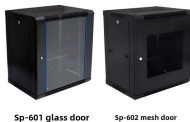

Streamline cable management with our cable trays and fittings. Browse our selection for reliable, durable options tailored to your project requirements.

Discover plastic cable trays and management solutions for a cleaner workspace. Find options for under desk, wall-mounted, and server rack setups.

As a less-expensive alternative to conduit, a stronger alternative than wire basket, and superior to generic tray, Snap Track saves on labor and reduces total installed costs.

Choose from our selection of cable trays, including over 850 products in a wide range of styles and sizes. Same and Next Day Delivery.

Mesh door/glass door optional

Hubbell's NEXTFRAME® Ladder Tray is the effective and widely used cable runway that supports and delivers bundles of cable between cabinets, racks, and closets, along walls, and suspended from ...