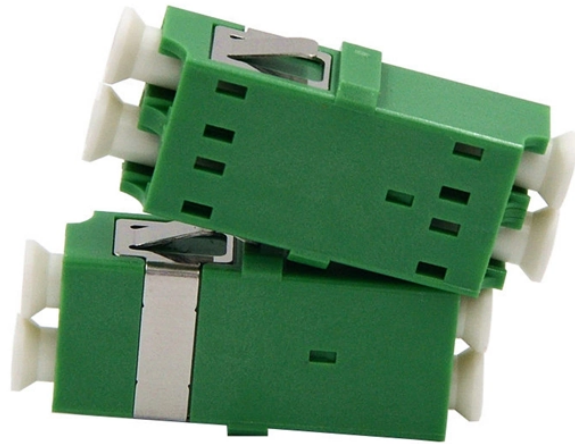

Electrical Cabinet and Cable Tray Factory