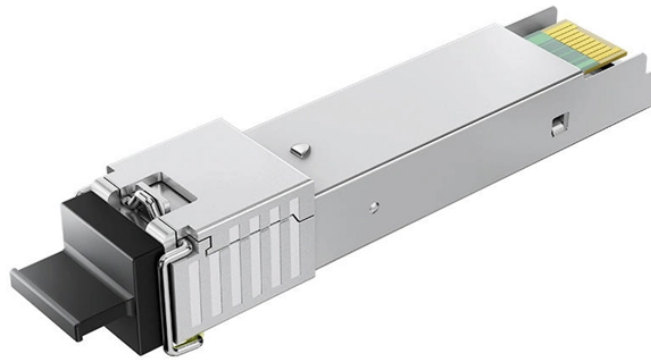

Electrical Box Distribution Box Track Door

Electrical Box Distribution Box Track Door

Enclosures house and protect electrical/electronic components and wiring from industrial hazards and are available in various sizes, styles, materials, and NEMA ratings.

Box track sliding door hardware is a top hung system, where the track is mounted over an opening. Door panels are outfitted with hanger assemblies that ride in the enclosed top rail track.

Temporary power distribution boxes and carts serve as hubs to connect electrical loads and have multiple outlets to distribute power. Also called power spider boxes, they provide temporary power for ...

Designed to fit through standard door ways and in tight spaces, the WeldingRack is a transformer and power distribution box all in one making it the right choice for factory, construction, and ship ...