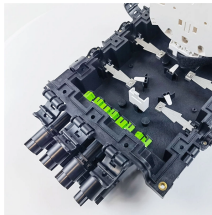

Electric gate valve control distribution box

Electric gate valve control distribution box

Explore Transland's gate box solutions, from manual to hydraulic and electric models, plus a wide range of accessories to enhance aerial application performance. Seamlessly integrate with Transland ...

Designed to protect and cover gate valve system lines. Easy to access meter through lid. Designed with slots on each side for easy install over pipe line. Unit consists of valve box with figure (8) hole, lid and ...

VINCER's electric actuated gate valve for precise control. Engineered for reliability and efficiency in industrial applications. Get quote now!

AVK offers a wide range of valve accessories comprising extension spindles for easy access to operation of valves installed below ground, a comprehensive range of surface boxes, handwheels, ...

Gate valves are used across a wide range of applications. They come in multiple sizes and configurations for use in general service on water, oil, or compressed gas. Specialized models are ...

Custom-built enclosures are available for Orenco Distributing Valve Assemblies. Call Orenco for details. Orenco® Distributing Valve Assemblies are used to dose filtered effluent to multiple-zone pressure ...