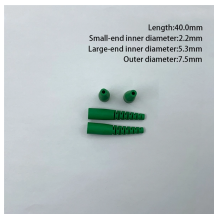

Durable carbon steel design: Durable carbon steel construction makes it wear-resistant, ensuring long-lasting performance in cable management under the desk. Ideal for professional or personal ...