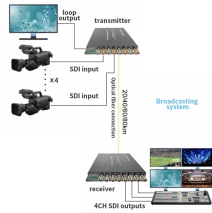

Fibra Óptica Internacional (FOINTER) es una empresa salvadoreña que nace en el año 2005, pionera en la distribución de fibra óptica en El Salvador, con el fin de proveer la mejor solución y asesoría en ...