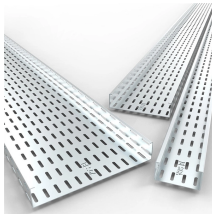

Premium Line 48 ports wall mount fiber optic box is used for the direct termination of fibers. The rear section accommodates cable entry and protects against taking out the cables.