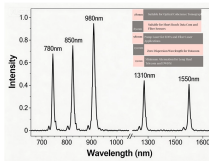

Tubular shape bus bar is used electrical substations for very high voltages. Tubular-shaped busbars provide good ventilation and mechanical resistance. High cost is the most significant ...