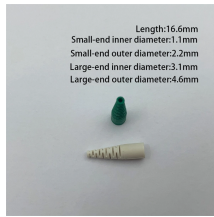

RPC products are popular with many park staff and loved by visitors from around the world. All proceeds from RPC's park stores and online store are returned to the parks. This financial ...