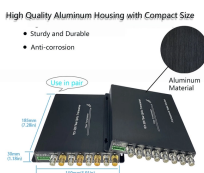

Ecuadorian Tower 24-core Fiber Distribution Box

Ecuadorian Tower 24-core Fiber Distribution Box

Fiber Optic Distribution Box, 12 Port Wall Mount Enclosure with 12 SC APC Adapters, Singlemode, FTTH, IP65 Waterproof Outdoor/Indoor Use - 9.45" x 8.66" x 2.56"

Ideal for FTTH applications, this compact wall-mountable cabinet ...

The distribution box is used as a termination point for the feeder cable to connect ...

This distribution box terminates up to 2 fiber optic cables, offers spaces for splitters and up to 48 fusions, allocates 24 SC adapters and working under both indoor and outdoor environments.

We offer a wide range of 1-24 core FDB boxes and ODF cabinets for indoor/outdoor FTTH deployment. Durable, IP65 rated, and easy to install. Browse our models ...

The 24 ports optical fiber cable distribution box is capable of housing 24 sc or 12 lc duplex adapters, supporting max 24 cores termination. It can accommodate two incoming cables and 24 drop cable, ...

Ideal for FTTH applications, this compact wall-mountable cabinet integrates termination, splicing, and distribution functions in one unit. Its IP55-rated enclosure, structured adapter layout, ...

FTTH Indoor 24 Core Optic Splitter Switch Box Distribution Box With SC Adaptor For Ecuador No reviews yet Hangzhou Runzhou Fiber Technologies Co., Ltd. 15 yrs