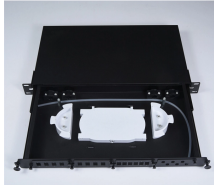

DKC is a European leader, and offers a comprehensive range of cable tray systems and energy protection, transport and distribution solutions for civil and industrial infrastructures.

Find your din rail electrical enclosure easily amongst the 35 products from the leading brands (TAKACHI, Romutec, Hensel, ...) on DirectIndustry, the industry specialist for your professional ...