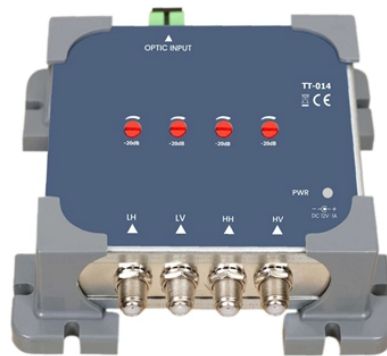

Eastern European Outdoor Fireproof Cable Tray Prices