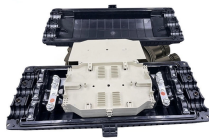

Fireproof protection for cables, pipes, services, lights, electrical units, trunking, sockets and welding. This symbol means that the product can be tinted at no extra cost - usually to ANY colour from ANY ...

Eastern University does not discriminate on the basis of race, color, national and ethnic origin in its educational policies, admissions policies, scholarships, loan programs, athletic and other programs.