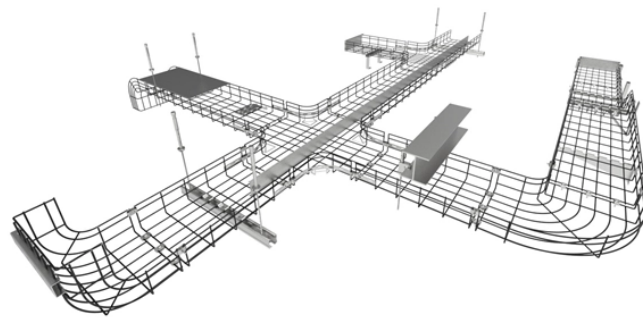

Eastern European Fiberglass Cable Tray Services

Eastern European Fiberglass Cable Tray Services

EBO SYSTEMS produce both pressed and pultruded fiberglass items: cable trays, ladders and ground ducts, support systems, standard handrails and on specific request.

These are cable management systems composed of trays, mounting support systems, direction changing parts, connection parts and fittings with the purpose of carrying and fixing cables safely in ...

We deliver custom-made cable trays to meet the needs of your project, ensuring easy installation and reliable support for your cables.

Our fiberglass cable tray has been designed by our technical experts to meet customer needs for quality performance in the harshest environments. Our Glass-Reinforced Polymer (GRP) cable tray systems ...