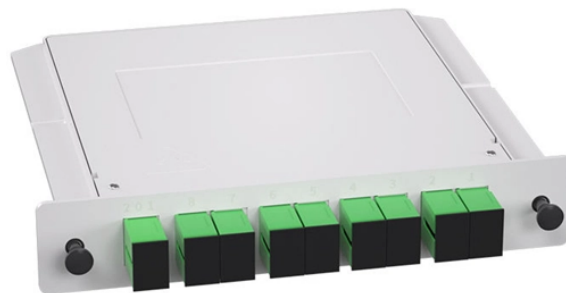

Eastern European Electricity Meter Distribution Box Model

Overview

Add professional realism to your projects with this detailed 1:64 3D model set of multiple electrical distribution boxes. Electrical-box 3D models ready to view and download for free. Call us on +44 (0)1282 677 910 Leading suppliers of electric power distro boxes for venues and events worldwide built to order Bespoke distros If you can think of it we can build it. All available for. Discover all CAD files of the "Electrical Box" category from Supplier-Certified Catalogs □ SOLIDWORKS, Inventor, Creo, CATIA, Solid Edge, autoCAD, Revit and many more CAD software but also as STEP, STL, IGES, STL, DWG, DXF and more neutral CAD formats. High Level of Detail: Each box is carefully modeled with. Revit Families & BIM Objects Of Electricity iFree Download! Here you will be able to access essential components such as electrical panels, switches, luminaires, cables and more, all carefully designed to integrate seamlessly into your BIM models. Optimize your projects with our high-quality tools. Split core Current transformer 200A / 5A Inner diameter for coils are 21 X 32 mm. Fits our three-phase electricity meter SDM630 MCT V2 and the single-phase meters SDM120D CTM and CTMB. Exterior dimensions: Width 87 X Height 105 X Depth 32 mm1 piece (Buy 3 pieces for a three-phase electricity).

Our Metalbox range of flush-mounted distribution boxes is made of thermoplastic material with stainless steel frame and door, IP40 protection rating, IK07 impact protection, GWT650°C for conventional wall ...