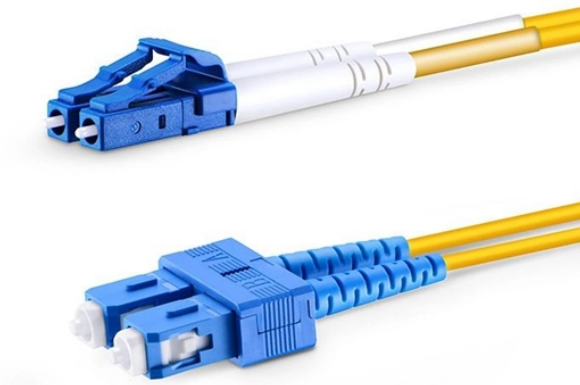

East Asia Cable Tray Support Price

Overview

Berikut ini Daftar Harga Kabel Tray yang tersedia di lakuaja. 2 Underfloor Trunking 3 Compartment. Active 20 x 10mm PVC Casing w/tape Total of 180pcs. 8) c/w Earth Link & Joint Plate -Grey. Ega 300mm Cable Tray c/w Trunking Earth Link & Joint. A Cable Tray is a type of structural system that comprises a series of interconnected metal or non-metallic trays that help support and organize electrical cables and wires. It is mostly used in industrial, commercial, and residential settings to help optimize the space and create an organized and. The Cable Trunking: Bridge is what we commonly see in some basements or in supermarkets, it is our equipment for placing cables and wires, in fact, the function of cable bridge is similar to that of cable trough, but the space and occasion used by the two are different, the cable trough is. Find here Cable Tray Support, Cable Tray Stand Off Brackets wholesalers & distributors in India. Get contact details & address of companies engaged in wholesale trade & distribution of Cable Tray Support, Cable Tray Stand Off Brackets, Cable Tray Bracket across India. Typically constructed from durable metals such as steel, aluminium, or stainless steel, cable trays offer a robust and efficient solution for routing.

A Cable Tray, Ladder and Trunking Supplier in Singapore. Cable Tray and Ladder, Cable Trunking, Wire mesh Basket Tray - Comply to IEC 61537 and NEMA VE-1 and SS249.

Ega 300mm Cable Tray -Dark Green Ega 300mm Cable Tray c/w Trunking Earth Link & Joint Plate-Dark Green.. S\$12.00 lght 10 sets available

A Cable Tray is a type of structural system that comprises a series of interconnected metal or non-metallic trays that help support and organize electrical cables and wires.

Price List Cable Tray 2024 - Free download as PDF File (.pdf), Text File (.txt) or view presentation slides online.