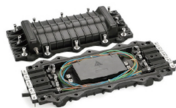

East Africa Photovoltaic AC Junction Box

East Africa Photovoltaic AC Junction Box

Suntree 18-way enclosure/ Combiner box ip...
Suntree 12-way enclosure/ Combiner box ip...
Suntree 9-way enclosure/ Combiner box ip...
Suntree 1000V MC4 Connectors (Male & ...

A combiner box for solar panels works similarly to
an electrical junction box. Proper, prompt
installation and wiring are essential, specifically,
right after removing the solar panel frames.

Equip your solar panels with weatherproof junction
boxes featuring lightning arresters and circuit
breakers for enhanced safety and performance.

Solar Accessories- Solar connectors MC4, Anderson plugs, PV cable, Battery cable, MCB's, Isolators, Fuses, Combiner boxes.

High-performance PV junction box designed for maximum efficiency, durability, and seamless solar panel integration.