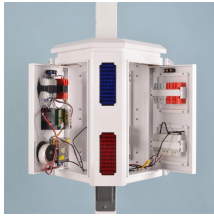

E66class optical module

E66class optical module

Datasheet Brochure 1 Brochure OptiXtrans E6616
OptiXtrans E6616 Huawei OptiXtrans E6616 is a highly-integrated all-optical transport platform designed for enterprises. The OptiXtrans E6616 can be ...

OptiXtrans E6600 V100R022C00 Feature Description 02 (Video) Key Indicators of an Optical Transmission System

If an optical module is installed in a running device, you can run the display transceiver command to view parameters of the optical module, including the center wavelength, transmission distance, fiber ...

Huawei OptiXtrans E6616 is a highly-integrated all-optical transport platform designed for enterprises. The OptiXtrans E6616. national economy and people's livelihood. Supported service types ...

OptiXtrans E6616: Access product manuals, HedEx documents, product images and visio stencils.