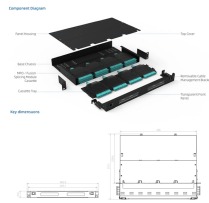

Dubai-made industrial switch system

Dubai-made industrial switch system

Aikah Industrial Establishment, a sister concern of Al Baha, offers a wide range of assembled LV switchgear. It has a state of the art assembling facility in Al Quoz, off Sheikh Zayed Road in Dubai. ...