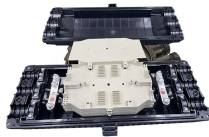

Dual power distribution box for wind turbines

Dual power distribution box for wind turbines

Missouri Wind and Solar busbar combiner box for multiple wind turbine or solar panel connections. Contains two 4 inch busbars with lugs on each - holds up to #2 AWG wire.

If you are looking to increase your recharge capacity via wind, The Nature's Generator Dual Wind Turbine Controller Box allows you to daisy-chain two Nature's Generator Wind Turbines to increase ...

Boost your energy recharge with the Nature's Generator dual wind turbine controller box. This device lets you connect two Nature's Generator Wind Turbines in series, effectively doubling your hourly ...

This sleek controller box allows you to easily integrate a second wind turbine into your Nature's Generator system, enhancing your ability to capture and store renewable energy.

It is used for overload and short circuit protection of DC power distribution system facilities and electrical equipment, and can be widely used in PV electric power, post and telecommunications, ...