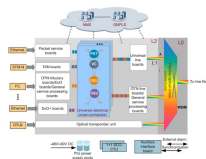

Dual-port information socket panel

Dual-port information socket panel

Fits standard 86-type boxes and holds modules securely. Love how simple it is to swap out jacks when needed. Does the job well enough. The white finish matches my wall plates, but I wish it came with ...

This dual-port panel is compatible with standard keystone modules including Cat5e, Cat6, and Cat6a. Designed to fit standard 86-type electrical wall boxes, it allows easy installation and ensures ...

The panel has multiple options such as single port, double port, three port and four port, which are used in combination with 86 type bottom box. It is equipped with dust-proof door to effectively prevent ...

In addition, the single-port information socket has only one information socket on one panel as the name implies; the two-port information socket has two information sockets on one panel.

A single-port information socket has just one port on the panel, while a dual-port version features two ports in one unit. These sockets are especially useful in desktop or floor-mounted setups, as they ...