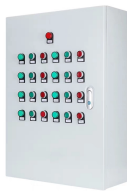

Dual-port information socket panel

Dual-port information socket panel

Fits standard 86-type boxes and holds modules securely. Love how simple it is to swap out jacks when needed. Does the job well enough. The white finish matches my wall plates, but I wish it came with ...

This dual-port panel is compatible with standard keystone modules including Cat5e, Cat6, and Cat6a. Designed to fit standard 86-type electrical wall boxes, it allows easy installation and ensures ...

The panel has multiple options such as single port, double port, three port and four port, which are used in combination with 86 type bottom box. It is equipped with dust-proof door to effectively prevent ...

□Updated Dual USB 3.0 Socket□This D-Type Module provide a more stable transmission environment for data in the electronic information environment. □Female Connector□The Shielded Industrial ...

The DataPro 70E0E Wall Plate allows you to easily route AV and data connections in your home, office, theater, boat, or other locations. Our wall plates are made to fit a standard 1-gang low-voltage mount, ...