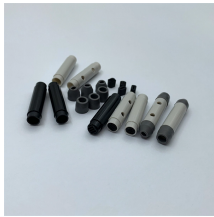

Drop cable is an optical fiber

Drop cable is an optical fiber

Optical fiber drop cable, often referred to as FTTH (Fiber to the Home) cable, is the last segment in the fiber optic network, which connects the user's home/building terminal to the backbone ...

Fiber drop cable consist of one or more optical fibers encased in a protective layer consisting of a buffer tube or loose tube, strength members, and an outer jacket.

Fiber drop cable is the basic fiber optic cable that is used to connect the terminal of a distribution cable to a customer's premises, supporting signal transmission from outdoor to indoor.

Learn what fiber optic drop cable is, its main types, structures, and FTTH applications. Compare indoor, outdoor, flat, and aerial drop cables for your project.

Drop cable are engineered for flexibility and ease of installation, featuring a slim profile with 1-4 optical fiber (occasionally up to 12 for specialized needs).

Fiber optic drop cables are the critical link between the main fiber optic network and individual buildings or residences. They deliver the high bandwidth and low latency advantages of ...

What is drop cable? The introduction of fiber optic drop cable is critical to FTTH networks. It constitutes the optical cable line between the user access point and the user...