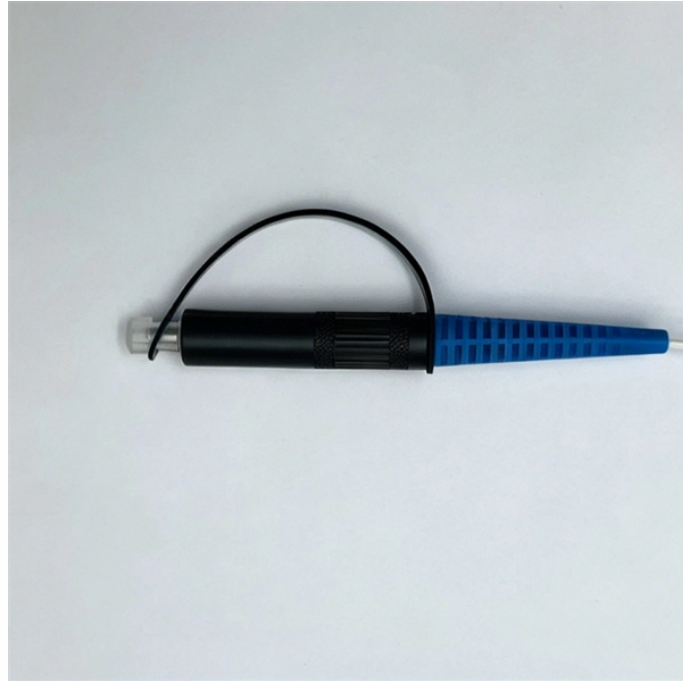

# **Doumen Stainless Steel Cable Tray Factory**

## Doumen Stainless Steel Cable Tray Factory

This cable tray system incorporates slot patterns, enabling efficient equipment placement and convenient access for cable ties and other fixtures. It is offered in 50 and 100 mm heights, with the ...

Discover Marlin Steel's wire mesh cable trays for data centers and other mission-critical applications, including materials used and our competitive advantages.

SFSP manufactures a wide range of products capable of providing the characteristics which respond to the proposed application, along with quality of assembly, speed of installation, and cost-saving cable ...