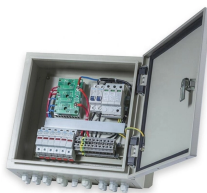

SFSP manufactures a wide range of products capable of providing the characteristics which respond to the proposed application, along with quality of assembly, speed of installation, and cost-saving cable ...