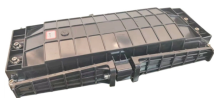

American Distribution Boxes are made of high-density polyethylene for years of dependable use. They are non-corrosive, strong, and lightweight for easy handling. Inlet and outlet elevations are positioned ...

The Vertiv™ NetSure™ External Distribution Box (EDB) offers both DC distribution and fiber distribution in a single convenient enclosure to meet your macro base station needs at 5G cell sites.

We manufacture and stock Distributions Boxes in various sizes from 3 outlets to 14 outlets: