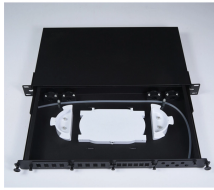

VIOX distribution boxes are constructed with high-grade materials resistant to corrosion and environmental stress. This ensures long-lasting performance even in challenging outdoor conditions, ...