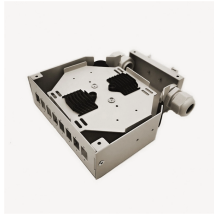

Double-layer high-voltage electrical box distribution box

Double-layer high-voltage electrical box distribution box

The power distribution box has the characteristics of good insulation performance, safe and reliable operation, flexible connection and wide protection range. It mounts to the wall and provides a ...

Designed to fit a standard 2-Gang face plate, this box-bracket combines an electrical box and Low-Voltage bracket into a single unit for fast, easy installation. No alignment tools are required and easy ...

This multi-purpose electrical box can be used in both new and old work applications. It can be mounted either horizontally or vertically on wood or steel studs and also includes a breakaway flange for use ...

VIOX distribution boxes are constructed with high-grade materials resistant to corrosion and environmental stress. This ensures long-lasting performance even in challenging outdoor conditions, ...

Browse power distribution boxes with circuit breaker protection and multiple outlet configurations. Shop durable solutions for construction and emergency use.