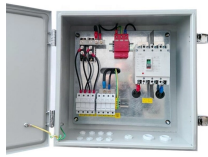

This guide explains the real-world reasons these compact power solutions work so well — and why they fit perfectly with the design style used in Chiswear's professional lighting products.