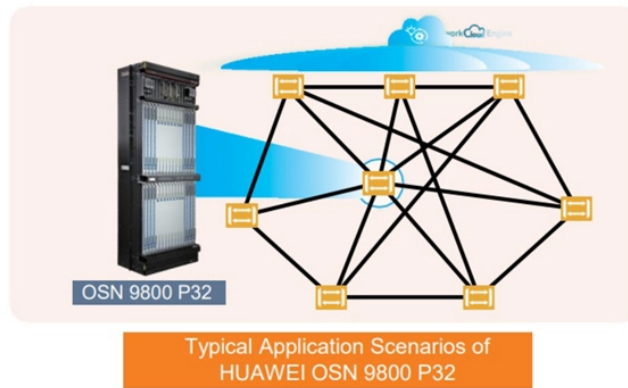

Dominic Indoor Cable Tray Supply