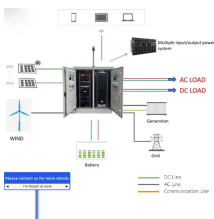

PowerBox factory offers a vast range of PDUs, distro boxes, racks, panels, adapters, cable extensions and splitters to safely manage power distribution, all designed and built to be fully compliant with the ...